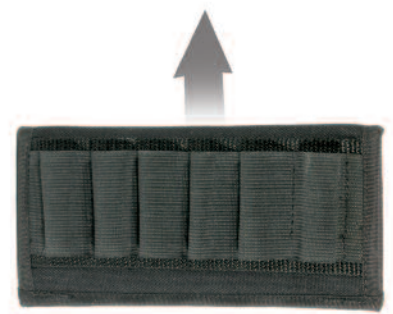

BLACKHAWK!® SHOTGUN CARTRIDGE SLIDE
• Fits belts up to 2 1/4"
• Shell loops made of sturdy elastic, sewn to tough nylon web backing
74CS02BK $16.99