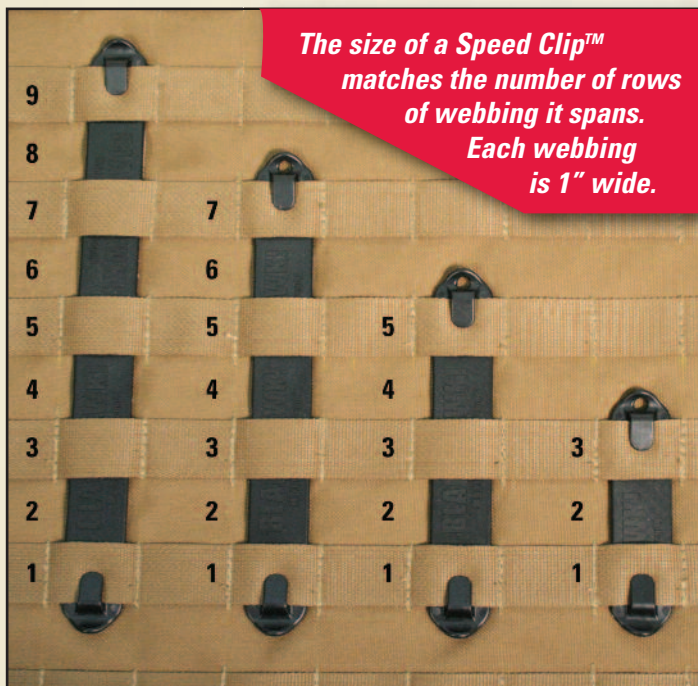

ATTACHING METHODS FOR POUCHES

BLACKHAWK!® is proud to introduce the fastest, lightest, strongest, and **BEST** method of mounting tactical gear to MOLLE platforms.

SPEED CLIPS are made of a modern carbon-fiber polymer material that is strong, flexible, and durable. These are the most versatile pieces of MOLLE hardware available. Developed by our R&D staff, these clips mount or disconnect pouches and other gear quickly and efficiently – **no more tedious weaving of bulky straps** or hesitation at rearranging your kit for better ergonomics. These clips make that task easy. Tested in combat, they have proven to be both reliable and secure.