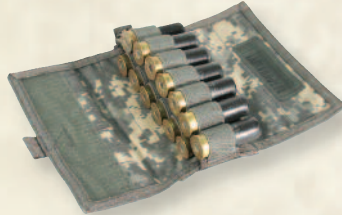

SHOTGUN POUCH 18RND

1. Holds 18 rounds
2. **38CL51** _ COLORS: **BK, CT, OD, AU**
   $33.99