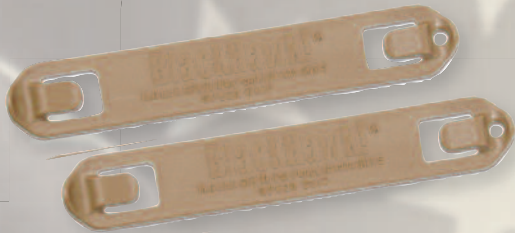

GEN VI SPEED CLIPS™

#3 PACK OF TWO

1. Spans three widths of webbing
2. **38C302BK BLACK**
   $3.99

#3 PACK OF SIX

1. Spans three widths of webbing
2. **38C306** _ COLORS: **BK, CT, OD, FG**
   $6.99

#3 PACK OF TWELVE

1. Spans three widths of webbing
2. **38C312** _ COLORS: **CT**
   $10.99

#5 PACK OF SIX

1. Spans five widths of webbing
2. **38C506** _ COLORS: **BK, CT, OD, FG**
   $12.99

#5 PACK OF TWELVE

1. Spans five widths of webbing
2. **38C512** _ COLORS: **CT**
   $14.99

#7 PACK OF SIX

1. Spans seven widths of webbing
2. **38C706** _ COLORS: **BK, CT, OD, FG**
   $12.99

#7 PACK OF TWELVE

1. Spans seven widths of webbing
2. **38C712** _ COLORS: **BK**
   $18.99

#9 PACK OF SIX

1. Spans nine widths of webbing
2. **38C906** _ COLORS: **BK, CT, OD, FG**
   $23.99