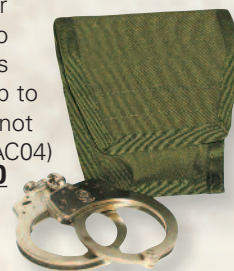

ADMIN/COMPASS/FLASH POUCH

- Hook & loop strip for ID patch
- 7w X 7.5h

38CL32 __ COLORS: BK, CT, OD, AU
$27.99